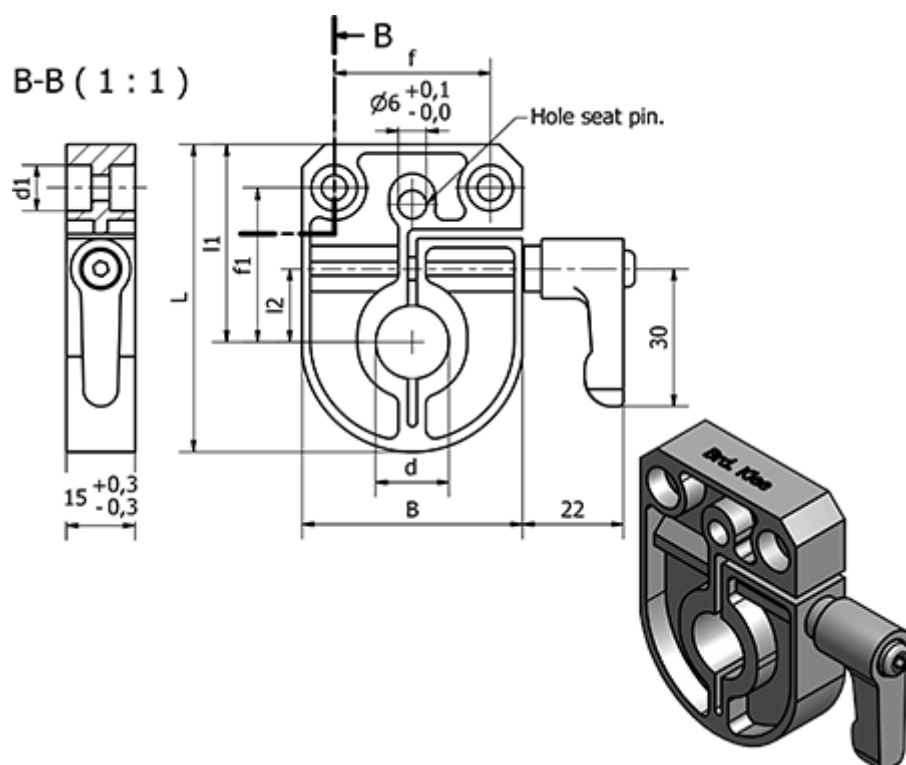

Data Sheet

Article number: 2307085911
Description: E+G Clamping plate
BSA51-14

Measures

B = 33

d = 14

d1 = 4.5

f = 21

f1 = 23.5

L = 47

I1 = 30.5

I2 = 11

Type = BSA51-14